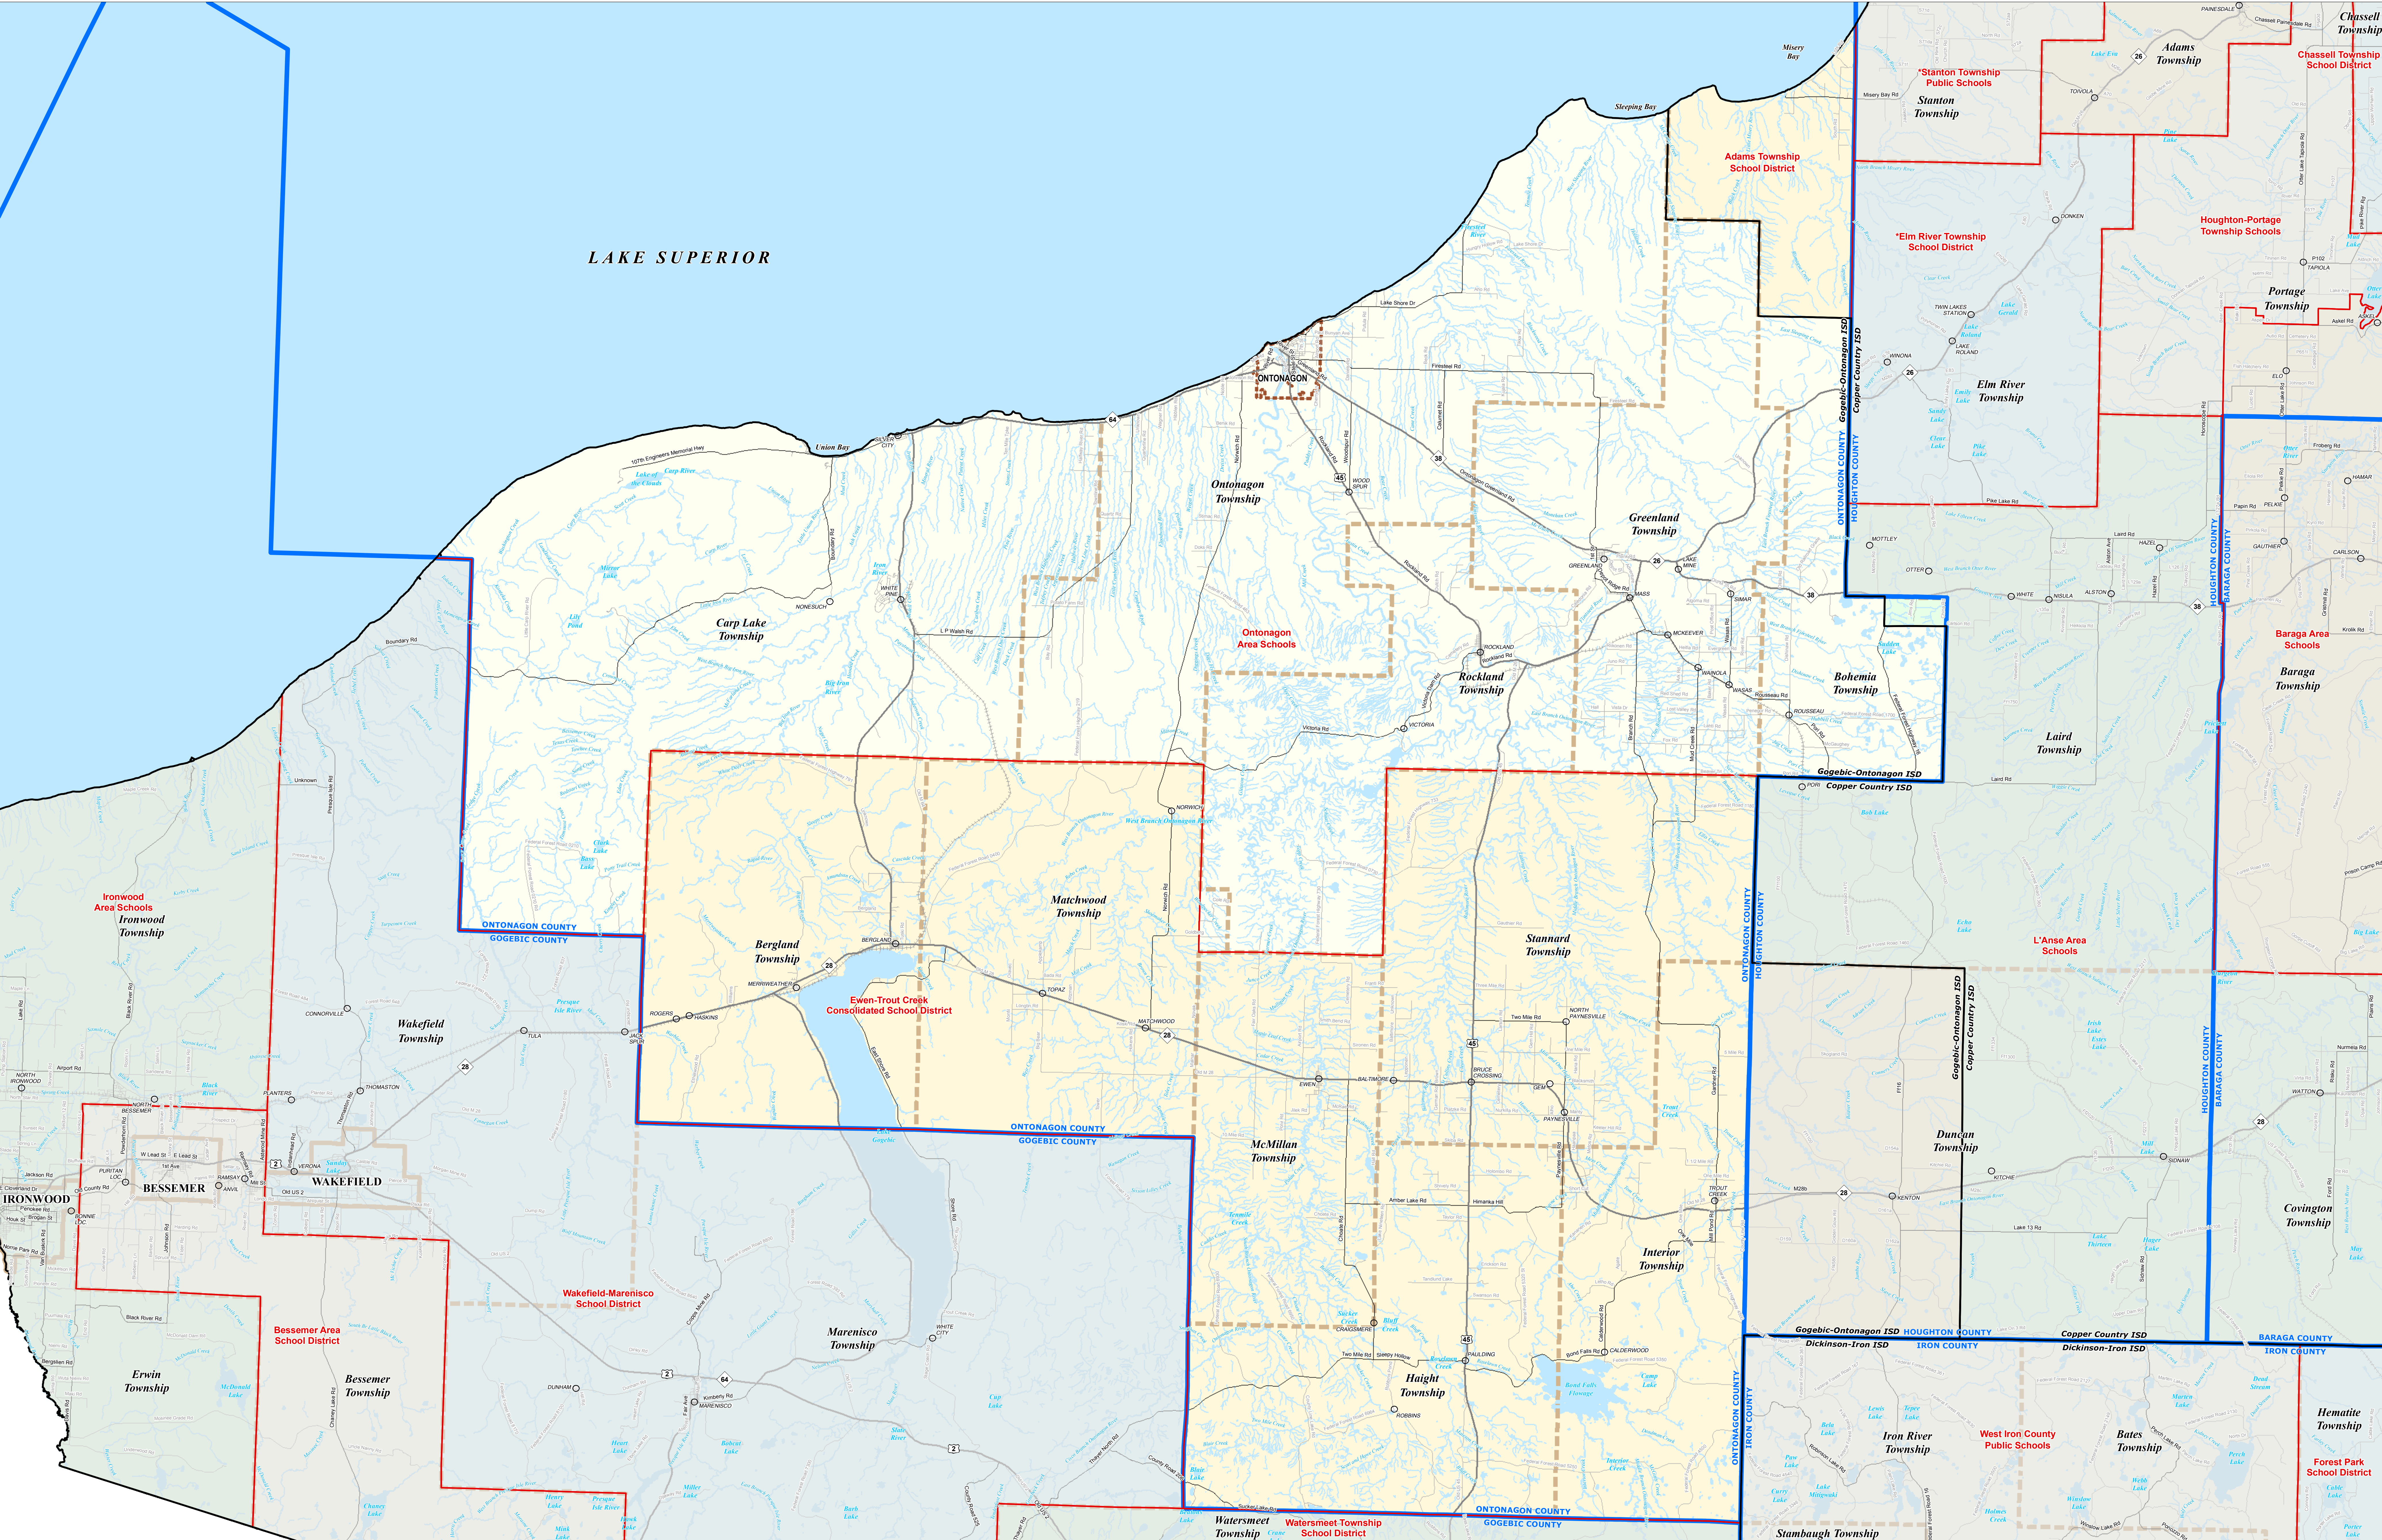

ONTONAGON COUNTY SCHOOL DISTRICTS

0 1 2 Miles

11/15/13

Legend

	Intermediate School District		County		Railroad
	School District		Unincorporated Place		Water Feature
	City		Freeway		River, Stream, or Drain
	Township		Highway		Primary Road
	Village		Local Road		
	Census Designated Place				

Source: Michigan Geographic Framework, v13a